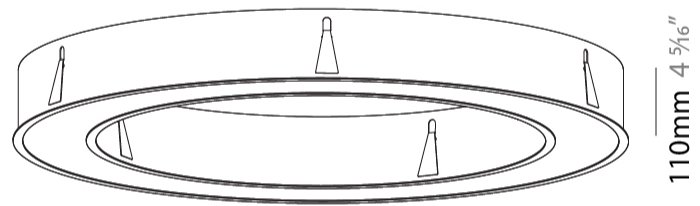

GENERAL

Series: Glorious
Subseries: Glorious
Brand: Prolicht
Division: Architectural
Mounting Type: Recessed
Mounting Location: Ceiling
Subcategory: Ambient

PHYSICAL

Shape: Round
Diameter (mm): 1270
Diameter (in): 50
Height (mm): 110
Height (in): 4 5/16
Min. Recessing Depth (mm): 120
Min. Recessing Depth (in): 4 3/4
Light Distribution: Direct
Weight (kg): 15.446
Weight (lbs): 34.05
Diffuser: PMMA - Opal or Micro-Prism
Fixture Finish: SSR / BKV / CWI / CRY / HAB / LAG / UFT / ITA / RUA / RUR / MIC / FTG / MYG / TWT / LOD / PUS / FRO / FUP / KIA / POP / BLS / SPG / MEY / GOH / GUM / CHC / COM / ABZ / JAG / OBR / MOS / ROR
Fixture Material: Aluminum
Cut-out Measurements: 1260mm / 49 5/8" x 940mm / 37"

Ø 928mm 36 9/16"

Ø 1270mm 50"

1260mm x 940mm
49 5/8" x 37"

120mm
4 3/4"

10 - 15mm
3/8" - 9/16"

A37507-

PROJECT	_____
TYPE	_____
SPECIFIER	_____
QUANTITY	_____
DATE	_____

GLORIOUS QUANTUM RECESSED

GENERAL

Series: Glorious
 Subseries: Glorious Quantum
 Brand: Prolicht
 Division: Architectural
 Mounting Type: Recessed
 Mounting Location: Ceiling
 Subcategory: Ambient

PHYSICAL

Shape: Square
 Length (mm): 1122
 Length (in): 44 ³/₁₆
 Width (mm): 1122
 Width (in): 44 ³/₁₆
 Height (mm): 150
 Height (in): 5 ⁷/₈
 Min. Recessing Depth (mm): 160
 Min. Recessing Depth (in): 6 ⁵/₁₆
 Light Distribution: Direct
 Weight (kg): 16.085
 Weight (lbs): 35.39
 Diffuser: PMMA - Opal or Micro-Prism
 Fixture Finish: SSR / BKV / CWI / CRY / HAB / LAG / UFT / ITA / RUA / RUR / MIC / FTG / MYG / TWT / LOD / PUS / FRO / FUP / KIA / POP / BLS / SPG / MEY / GOH / GUM / CHC / COM / ABZ / JAG / OBR / MOS / ROR
 Fixture Material: Aluminum