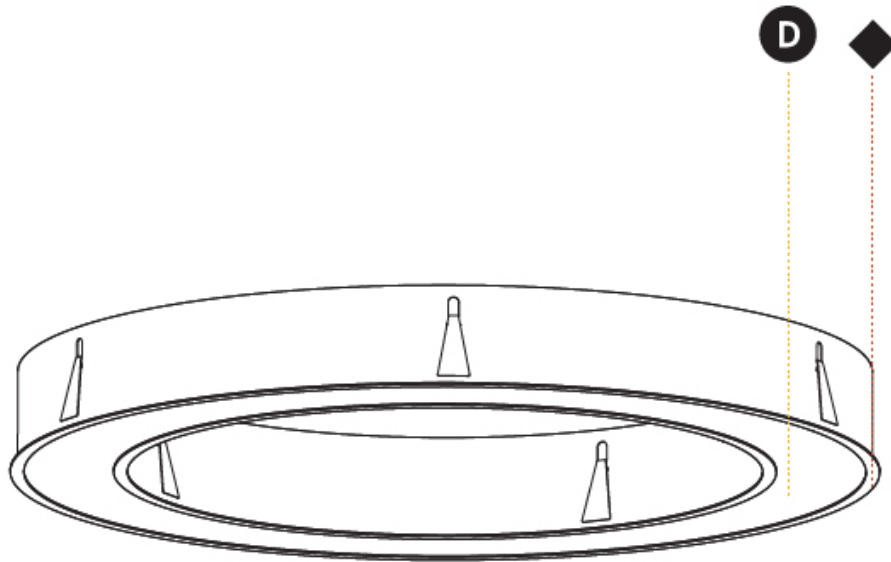

GENERAL

Series: Glorious
Subseries: Glorious
Brand: Prolicht
Division: Architectural
Mounting Type: Recessed
Mounting Location: Ceiling
Subcategory: Ambient

PHYSICAL

Shape: Round
Diameter (mm): 1270
Diameter (in): 50
Height (mm): 110
Height (in): 4 5/16
Min. Recessing Depth (mm): 120
Min. Recessing Depth (in): 4 3/4
Light Distribution: Direct
Weight (kg): 15.446
Weight (lbs): 34.05
Diffuser: PMMA - Opal or Micro-Prism
Fixture Finish: SSR / BKV / CWI / CRY / HAB / LAG / UFT / ITA / RUA / RUR / MIC / FTG / MYG / TWT / LOD / PUS / FRO / FUP / KIA / POP / BLS / SPG / MEY / GOH / GUM / CHC / COM / ABZ / JAG / OBR / MOS / ROR
Fixture Material: Aluminum
Cut-out Measurements: 1260mm / 49 5/8" x 940mm / 37"

Ø 928mm 36 9/16"

Ø 1270mm 50"

1260mm x 940mm
49 5/8" x 37"

120mm
4 3/4"

10 - 15mm
3/8" - 9/16"

A37507-

PROJECT	_____
TYPE	_____
SPECIFIER	_____
QUANTITY	_____
DATE	_____

GLORIOUS QUANTUM RECESSED

GENERAL

Series: Glorious
 Subseries: Glorious Quantum
 Brand: Prolicht
 Division: Architectural
 Mounting Type: Recessed
 Mounting Location: Ceiling
 Subcategory: Ambient

PHYSICAL

Shape: Square
 Length (mm): 1122
 Length (in): 44 ³/₁₆
 Width (mm): 1122
 Width (in): 44 ³/₁₆
 Height (mm): 150
 Height (in): 5 ⁷/₈
 Min. Recessing Depth (mm): 160
 Min. Recessing Depth (in): 6 ⁵/₁₆
 Light Distribution: Direct
 Weight (kg): 16.085
 Weight (lbs): 35.39
 Diffuser: PMMA - Opal or Micro-Prism
 Fixture Finish: SSR / BKV / CWI / CRY / HAB / LAG / UFT / ITA / RUA / RUR / MIC / FTG / MYG / TWT / LOD / PUS / FRO / FUP / KIA / POP / BLS / SPG / MEY / GOH / GUM / CHC / COM / ABZ / JAG / OBR / MOS / ROR
 Fixture Material: Aluminum